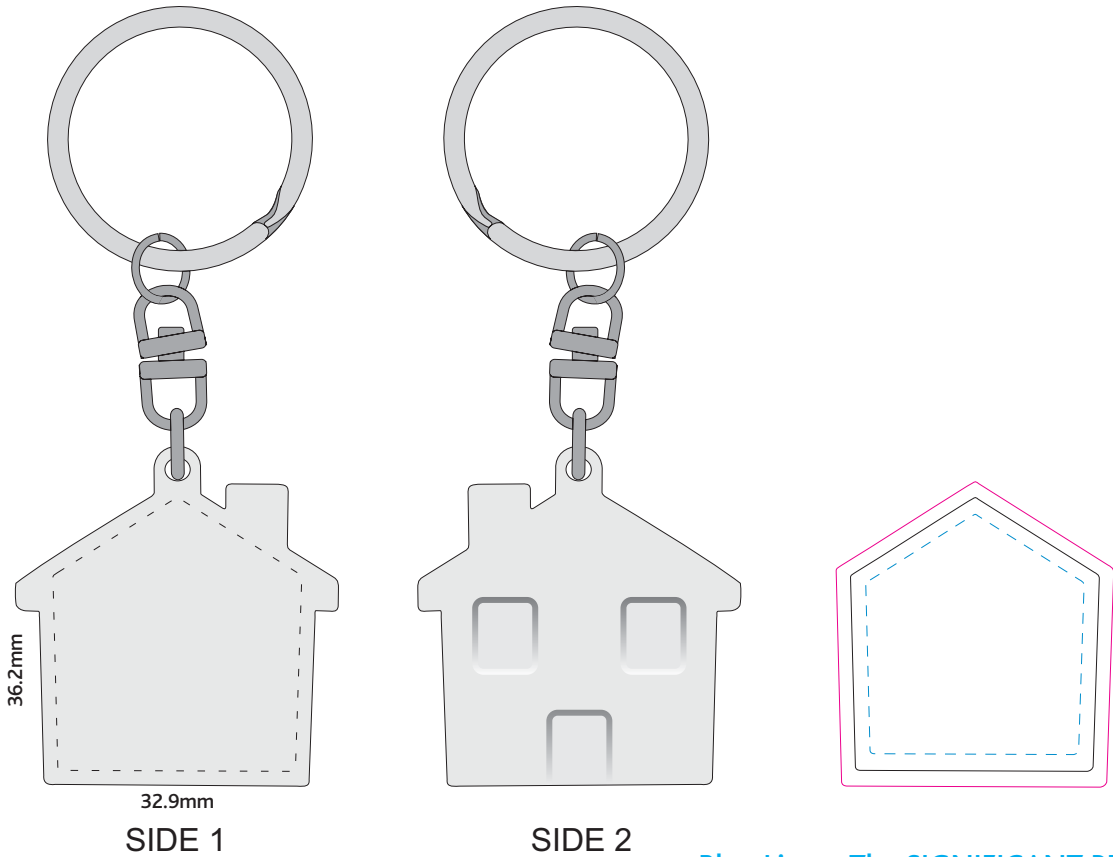

Actual Size: 100% when viewed on A4 paper

Resin Dome

SIDE 1

SIDE 2

Blue Line = The SIGNIFICANT PRINT AREA
(Keep all critical images & text within this box)
Black Line = Maximum print area
Pink Line = Bleed off to here

Engraved

SIDE 1

SIDE 2

Engraves to Natural Etch