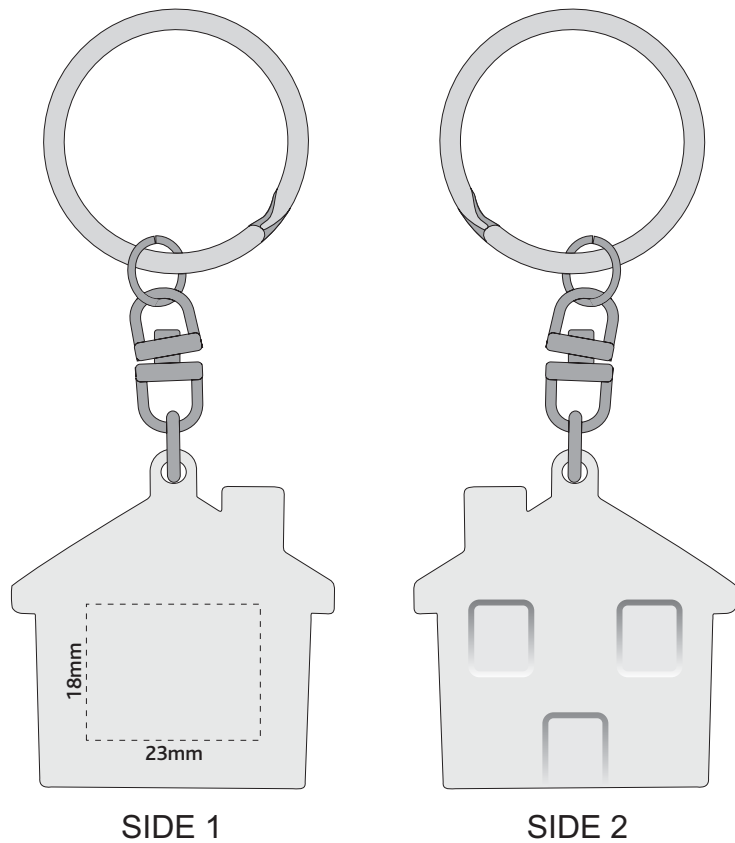

Actual Size: 100% when viewed on A4 paper

Resin Dome

SIDE 1

SIDE 2

Blue Line = The SIGNIFICANT PRINT AREA
(Keep all critical images & text within this box)
Black Line = Maximum print area
Pink Line = Bleed off to here

Engraved

SIDE 1

SIDE 2

Engraves to Natural Etch